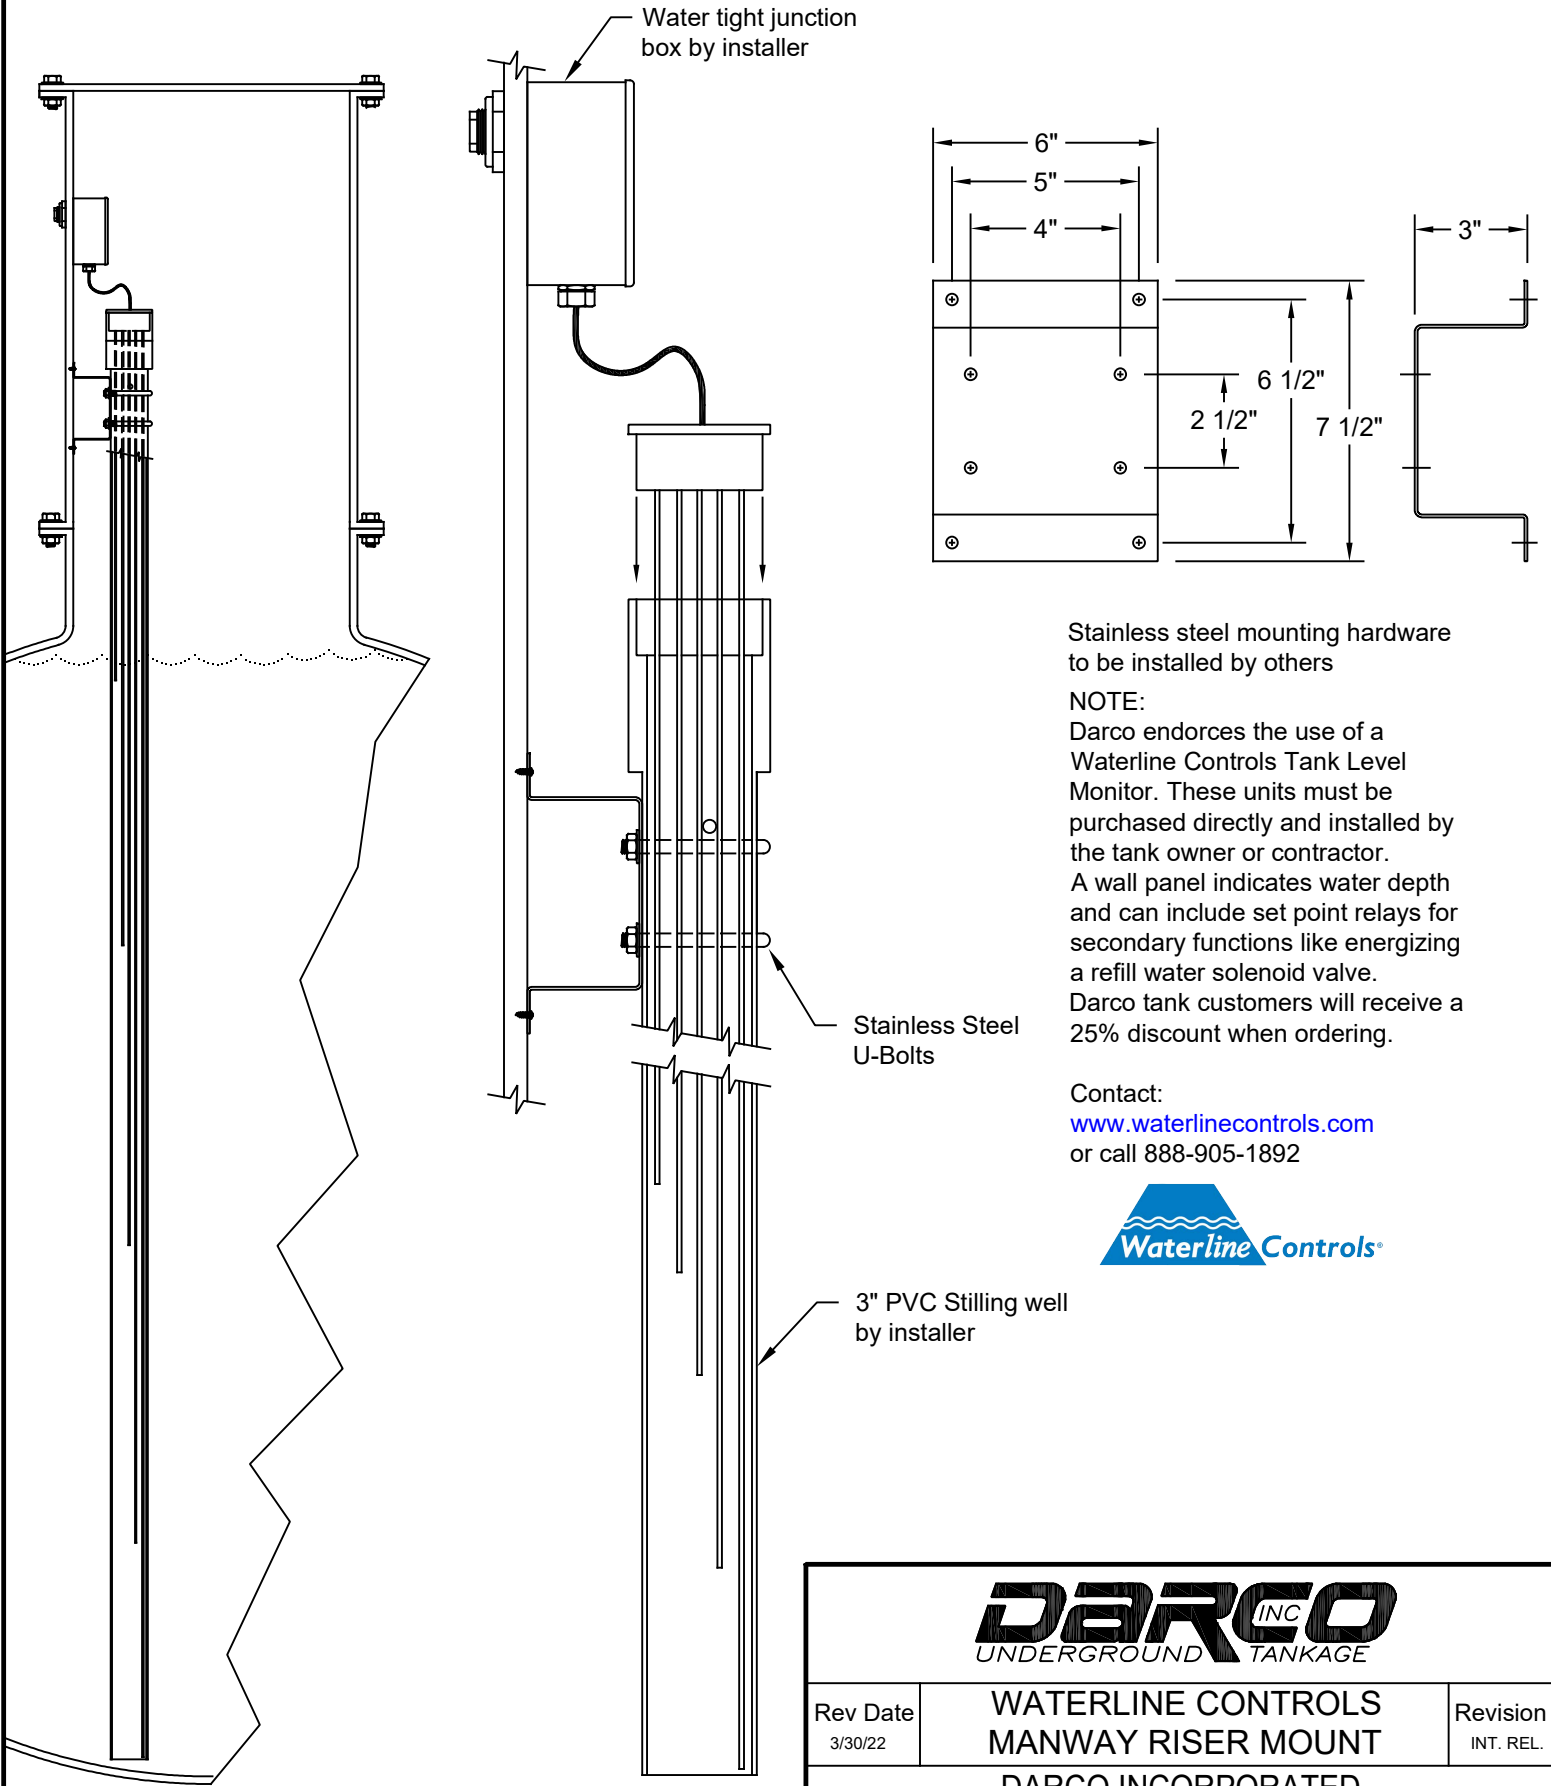

Click [HERE](#) for DWG files

Stainless steel mounting hardware to be installed by others

NOTE:

Darco endorses the use of a Waterline Controls Tank Level Monitor. These units must be purchased directly and installed by the tank owner or contractor. A wall panel indicates water depth and can include set point relays for secondary functions like energizing a refill water solenoid valve. Darco tank customers will receive a 25% discount when ordering.

Contact:

www.waterlinecontrols.com
or call 888-905-1892

DARCO INC UNDERGROUND TANKAGE		
Rev Date 3/30/22	WATERLINE CONTROLS MANWAY RISER MOUNT	Revision INT. REL.
DARCO INCORPORATED 800-232-8660 www.darcoinc.com		