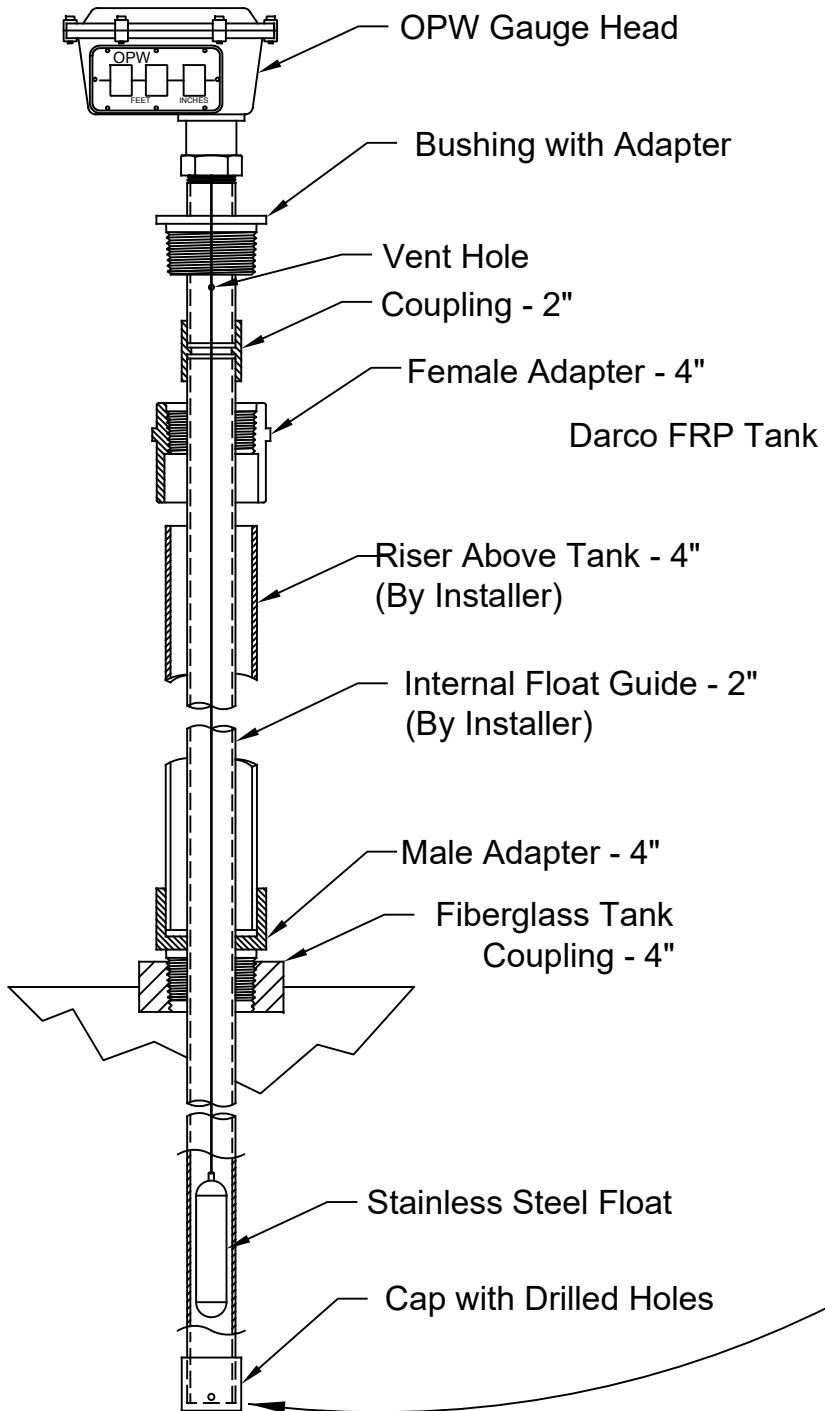

# OPW Level Gauge

## Notes:

1. Paint PVC riser with exterior house paint for UV protection.
2. Installer to supply 4" PVC riser and 2" PVC float guide piping.
3. [Download DWG files HERE](#)