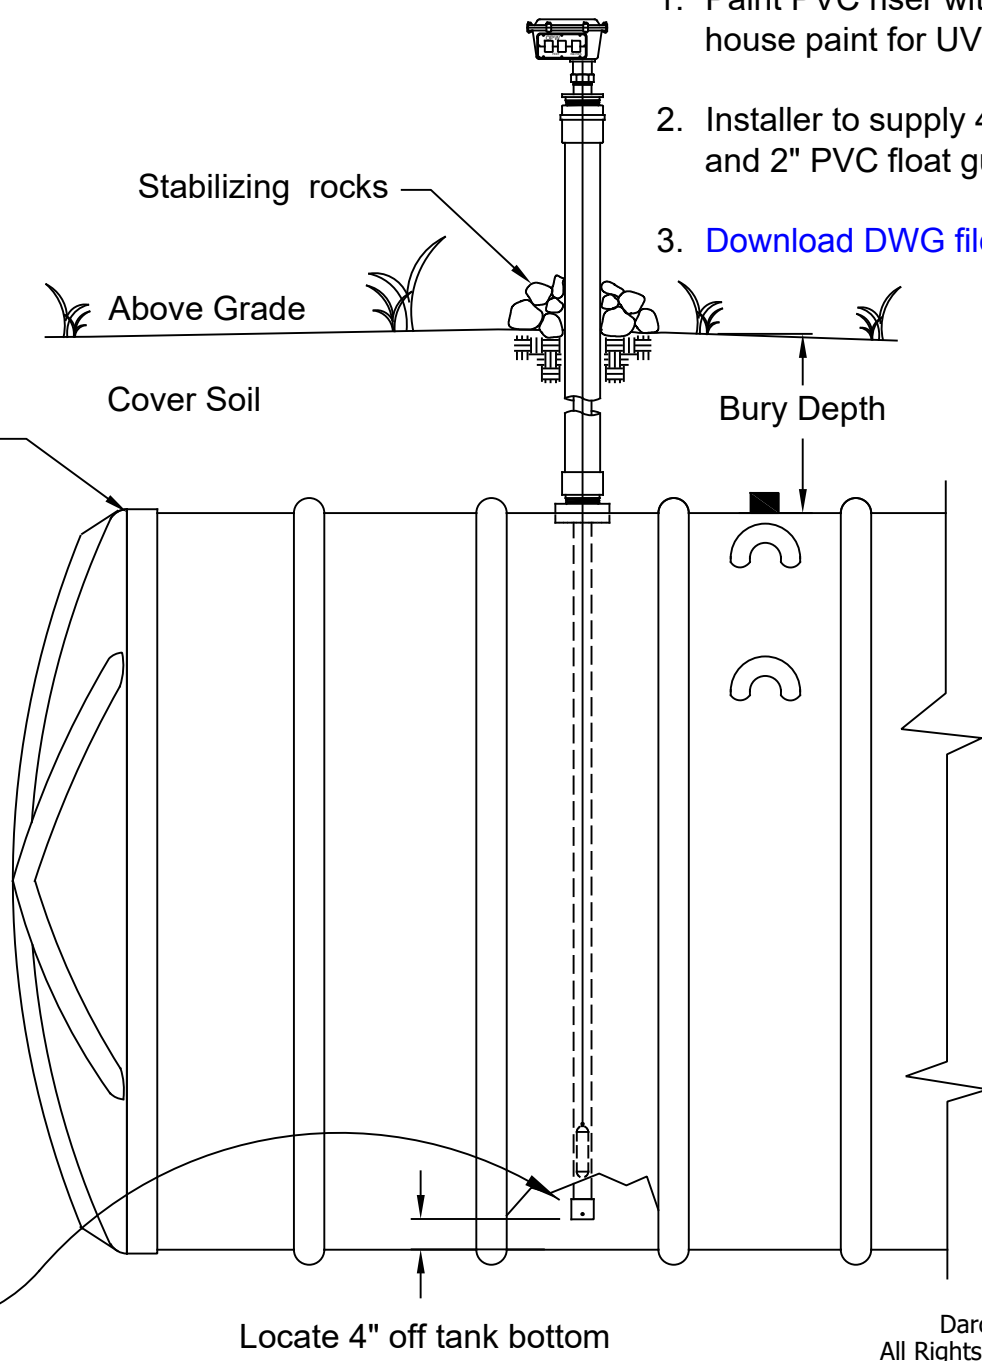

# OPW Level Gauge

## Notes:

1. Paint PVC riser with exterior house paint for UV protection.
2. Installer to supply 4" PVC riser and 2" PVC float guide piping.
3. [Download DWG files HERE](#)