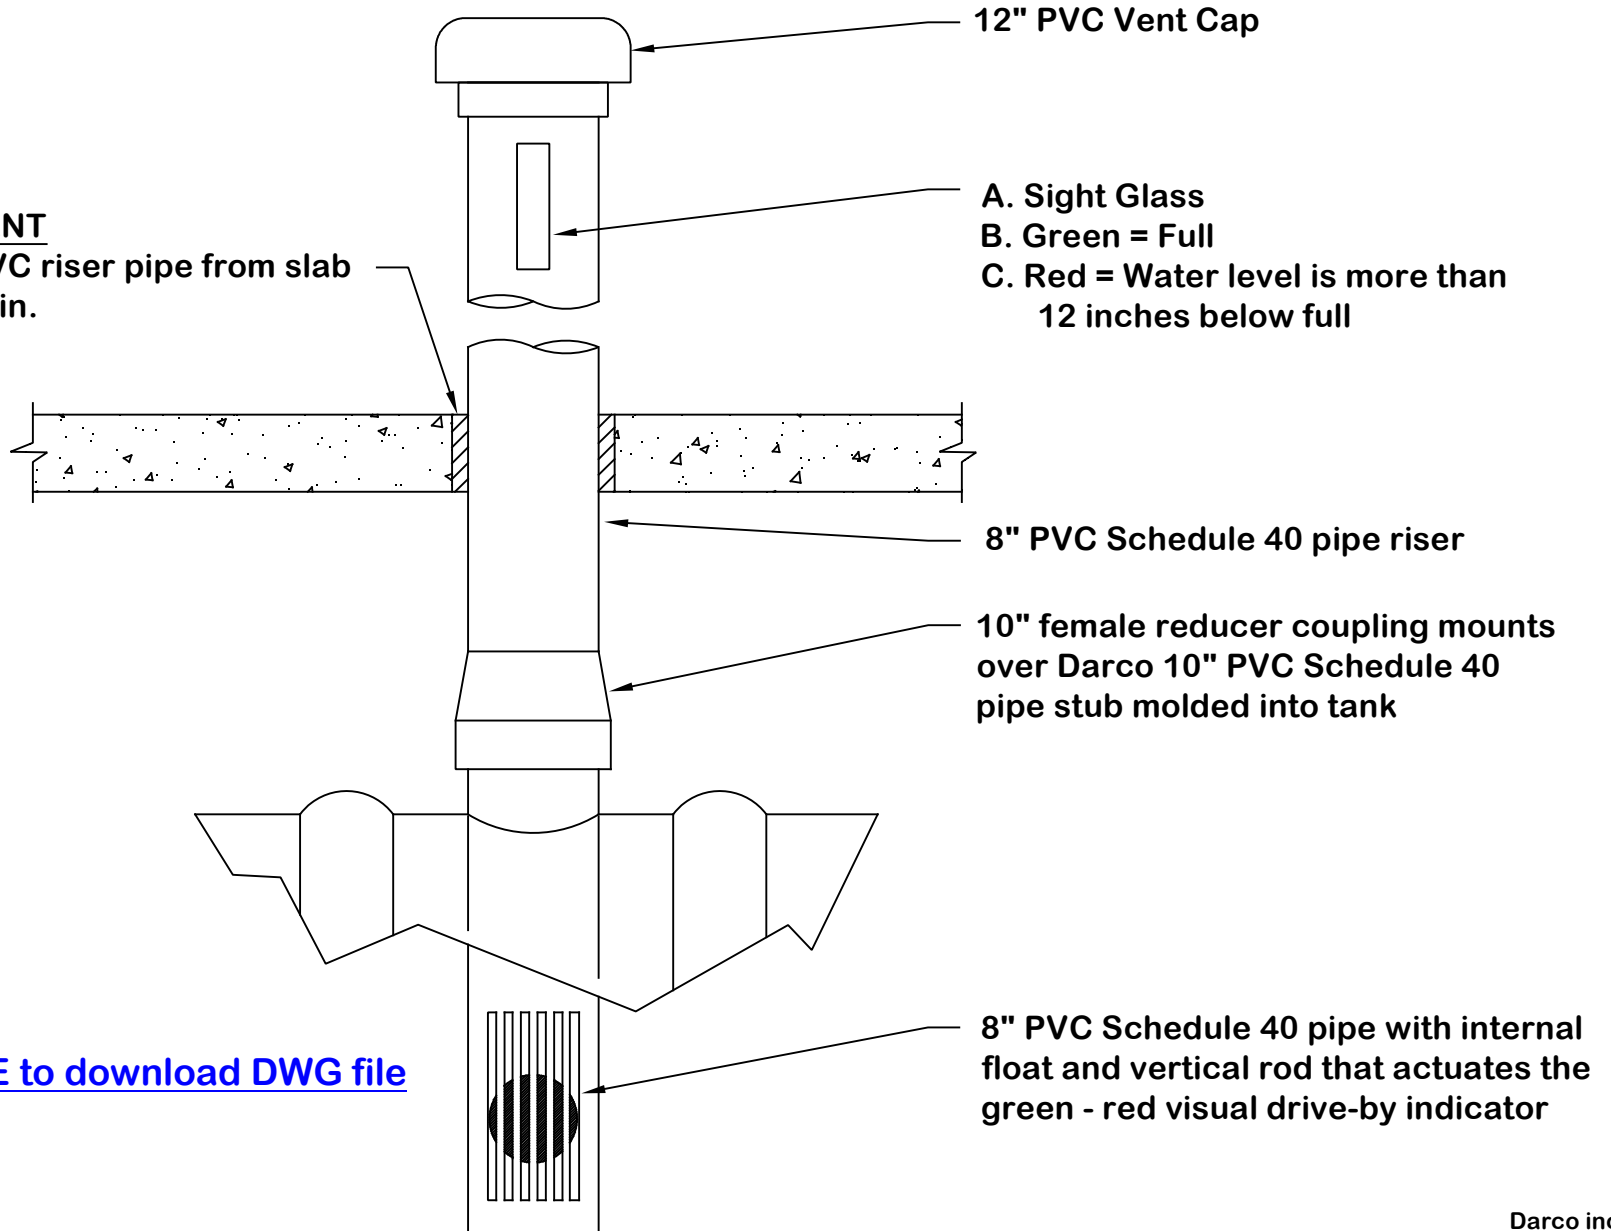

8 Inch PVC Vent Assembly with Sight Glass and Green - Red Level Indicator

IMPORTANT

Isolate PVC riser pipe from slab if poured in.

[Click HERE to download DWG file](#)